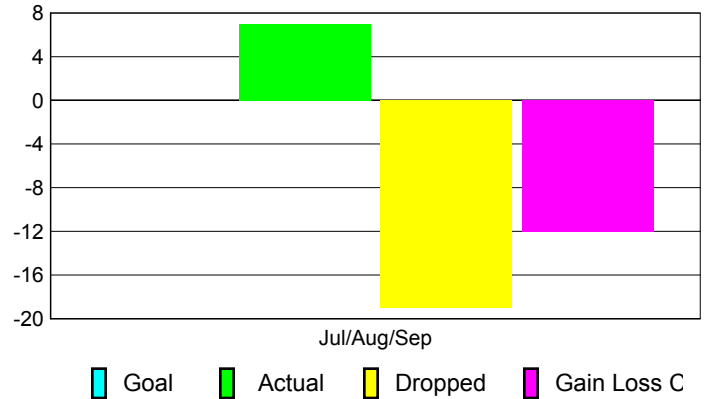

Club Results 2010-2011

Goal, New, Dropped, Gain/Loss

MEMBERSHIP

Membership Results
2010-2011

Membership
2009-2010

Month	Net Memb Goal	Actual New Memb	Actual Dropped Memb	Gain/Loss of Memb	Gain/Loss of Memb
Jul/Aug/Sep	0	7	-19	-12	2
Totals	0	7	-19	-12	2

Membership Results 2010-2011

Goal, New, Dropped, Gain/Loss

Comparison of Club Gain/Loss

Current Year Compared to the Previous Year

Comparison of Membership Gain/Loss

Current Year Compared to the Previous Year